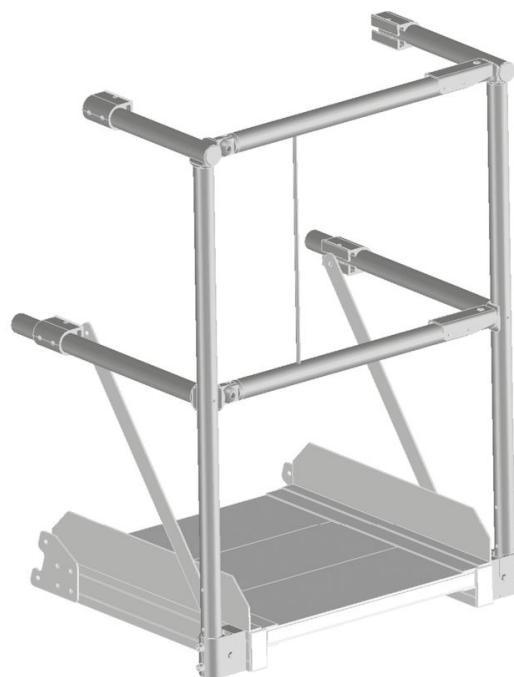

Optional module platform railing with double lifting barrier - 591006

Product description

- A platform railing with double lifting barrier may be used on platforms of more than 600 mm in length.

Product features

Platform length	600 mm
Transport dimensions	1.100 mm × 785 mm × 850 mm
Weight	10 kg

ZARGES GmbH

Zargesstraße 7

82362 Weilheim

Tel: +49 (0)881-687-100

Fax: +49 (0)881-687-500

zarges@zarges.de

www.zarges.com