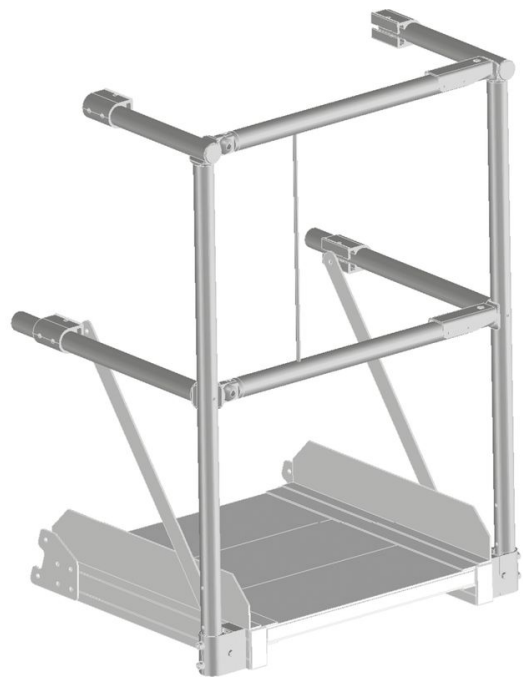

# Optional module platform railing with double lifting barrier - 591007

## Product description

- A platform railing with double lifting barrier may be used on platforms of more than 600 mm in length.

## Product features

Platform length	800 mm
Transport dimensions	1.100 mm × 785 mm × 850 mm
Weight	10 kg

ZARGES GmbH

Zargesstraße 7

82362 Weilheim

Tel: +49 (0)881-687-100

Fax: +49 (0)881-687-500

zarges@zarges.de