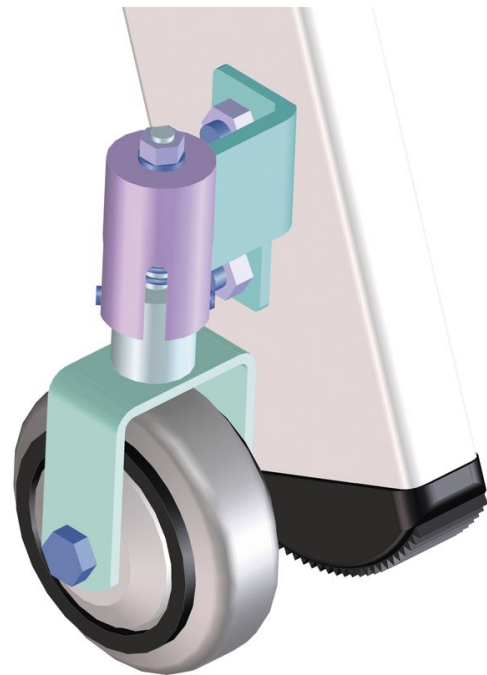

Mobile versions for single-sided and double-sided stepladders - 8102

Product description

Hints and special features

To meet your specific requirements, we offer a range of optional accessories which we professionally fit on your ladder during series production.

When ordering, state the article numbers for both the ladder and the optional special equipment.

Product features

Assembly side	outer side of stile
Description	Sprung swivel castors
Warranty	Missing translation