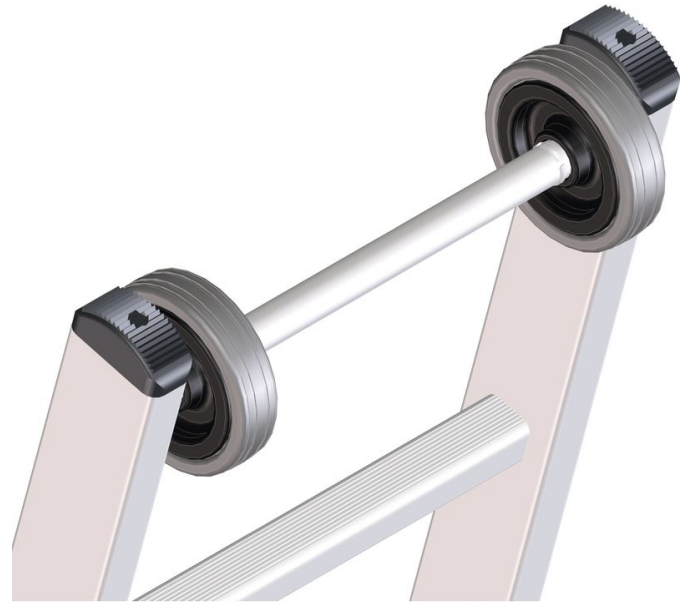

Top wheel assembly - 8110

Product description

- Suitable for single ladders and push-up ladders.
Ladders are equipped with rollers that will not damage the wall surface, allowing easy positioning and set-up.

Hints and special features

To meet your specific requirements, we offer a range of optional accessories which we professionally fit on your ladder during series production.

When ordering, state the article numbers for both the ladder and the optional special equipment.