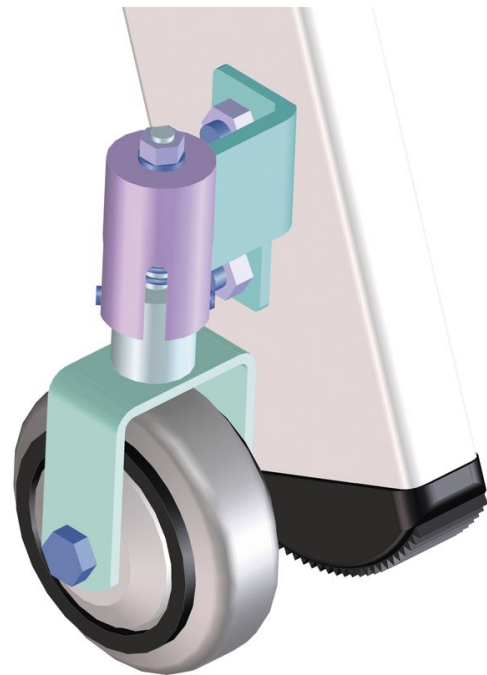

Mobile versions for single-sided and double-sided stepladders - 8202

Product description

Hints and special features

To meet your specific requirements, we offer a range of optional accessories which we professionally fit on your ladder during series production.

When ordering, state the article numbers for both the ladder and the optional special equipment.

Product features

Assembly side	inner side of stile
Description	Sprung swivel castors
Warranty	Missing translation