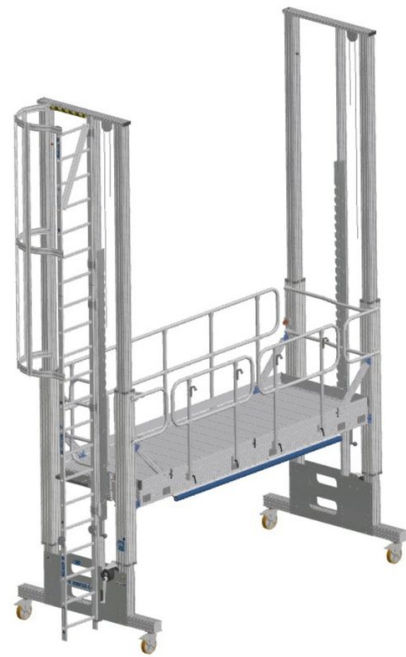

# Height-adjustable work platform – access options

Work safely at heights.

## Product description

- Choose between a fixed ladder, a push-up ladder and stairs. All access options can be adapted in height to allow users to climb up to the platform effortlessly.

## Product features

Platform height	1.750mm - 4.250mm
Standards	NF EN ISO 14122-4

## Product variants

	40060020	40060021	40060025	40060026	40060030	40060031
Model	L	M	L	M	L	M
Version	Fixed ladder with safety cage	Fixed ladder	Push-up ladder	Push-up ladder	Height-adjustable steps	Height-adjustable steps
Weight	40 kg	21.1 kg	15 kg	12.3 kg	173.6 kg	145.5 kg