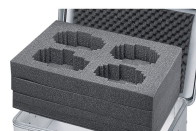

Foam lining

Universal protection for sensitive objects.

Product description

- Durable and wear-resistant lining made of physically cross-linked PE foam in the base and walls (density 40 kg/m³, thickness 11 mm) and 15 mm dimpled foam in the lid.
- Easy to fit thanks to the self-adhesive wall and lid linings. The base lining is simply placed at the bottom.
- Durable and wear-resistant lining with PE foam in the base and walls (thickness 11 mm) and nubbly foam in the lid.
- Easy installation with self-adhesive foam inserts.
- Compatible with the K 424 XC, K 470, Eurobox and ZARGES Box series.