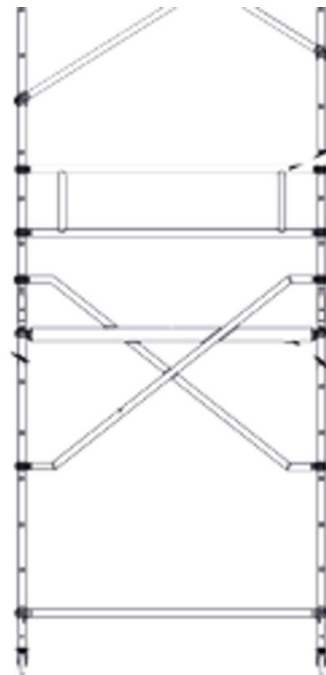

Platform diagonal brace

Product description

- For bracing the push-on end frames instead of diagonal braces if a platform is to be installed at the height of the diagonal braces.
- Colour of claws: blue.

Product variants

	42978	42979
For platform length	1.8 m	2.5 m
Weight	2.3 kg	2.7 kg

ZARGES GmbH

Zargesstraße 7

82362 Weilheim

Tel: +49 (0)881-687-100

Fax: +49 (0)881-687-500

zarges@zarges.de