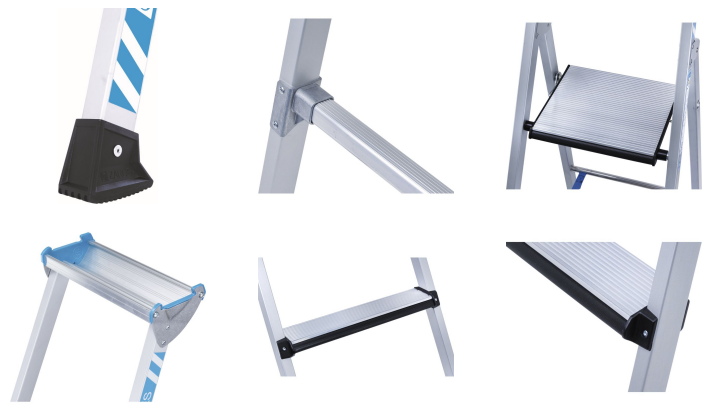

# Comfortstep S

More than just shin protection: padded front edges and the widest platform in its class make even longer sessions significantly more comfortable.

## Product description

- More than just shin protection: padded front edges and the widest platform in its class make even longer sessions significantly more comfortable.
- The widest platform in its class, featuring a padded front edge for a secure, comfortable stance even during extended use.
- Deep treads with padded front edge for standing comfort.
- Non-slip two-component ladder feet with a large contact surface.
- 80 mm deep treads with a padded front edge protect the shins.
- Clean hands thanks to wear-resistant anodised stiles.
- Spacious aluminum storage tray with plenty of room for tools and small parts.
- 4 treads and up: High-strength polyester webbing with sewn-in attachment tabs – durable and resistant to wear and tear.
- Sturdy design for daily use: platform and profiles made of extruded aluminum.
- Screwed connection between treads and stile.

## Product features

Certification	TÜV-SÜD
Coating	anodised
Connection Stile-Rung	bolted
Load capacity	max. 150 kg
Material	Aluminium
Pitch rung/tread	250 mm
Platform length	250 mm
Platform width	300 mm
Standards	EN 131 professional
Stile depth	42 mm
Tray	Aluminium
Tread depth	80 mm
Type rung/tread	padding on front tread edges
Warranty	10 years

	41427
Anti splay	Belt strap
Base	1,94 m × 0,7 m
Number of rungs, incl. platform	10
Overall base width	0.7 m
Overall length	3.45 m
Platform height	2.49 m
Stile depth	48 mm
Stile depth steps/back stay	48mm / 42mm
Transport dimensions	approx. 3.450 mm × 700 mm × approx. 155 mm
Vertical ladder height	3.17 m
Weight	14.4 kg
Working height	4.5 m