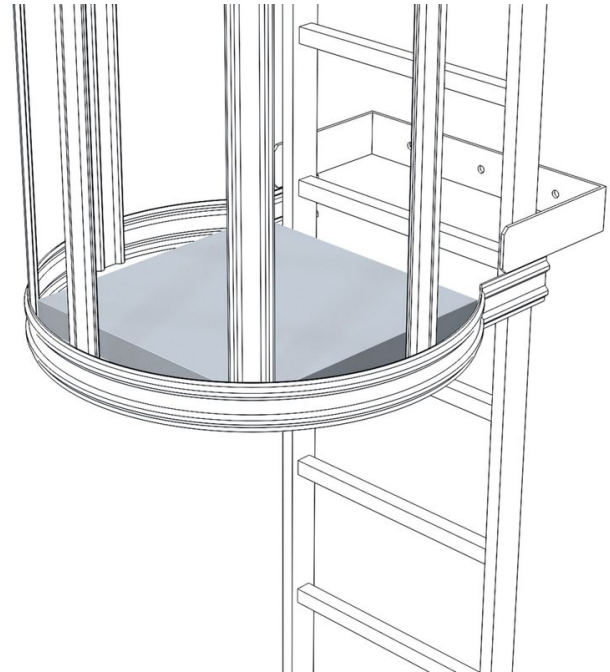

Rest platform 520 x 550

mm

Product description

- Hinged platform, can be added later in any position.
- To be used as a resting platform on single-run fixed ladders with a safety cage for heights over 10.0 m or 6.0 m with special permission.
- Can also be screwed in place as a fixed platform.

Product features

Weight	17 kg
--------	-------

Product variants

	43255	44255
Material	Galvanised steel	stainless steel

<p>ZARGES GmbH</p> <p>Zargesstraße 7</p> <p>82362 Weilheim</p>	<p>Tel: +49 (0)881-687-100</p> <p>Fax: +49 (0)881-687-500</p> <p>zarges@zarges.de</p>	<p>www.zarges.com</p> <p>Effective 6/27/2026</p> <p>Subject to change or error.</p>
--	---	---