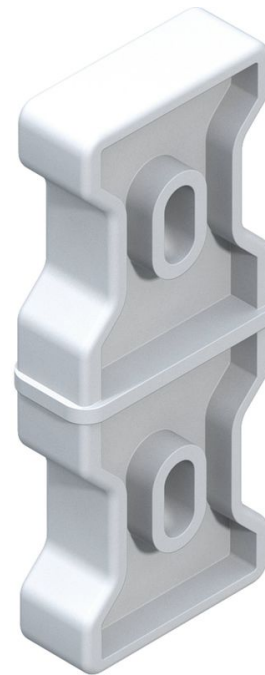

Ladder connecting sleeve

Product description

- Internal plastic ladder connectors.
- 1 set = 2 pieces.

Product features

Material	Plastic
----------	---------

Product variants

	47700	47706
Stile depth	50 mm	58 mm
Weight	0.3 kg	0.5 kg