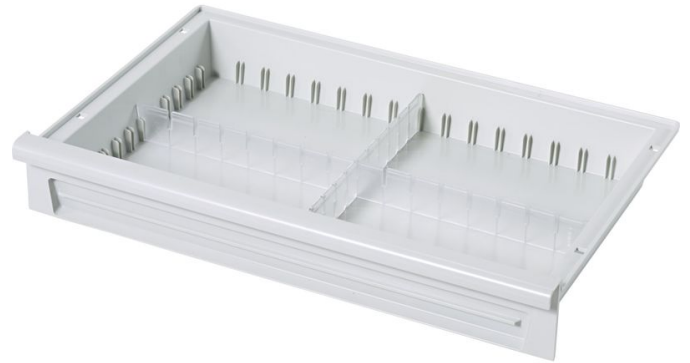

ABS modular drawer, lockable

Product description

- ABS modular drawer, can be fitted with cylinder lock

Product variants

	46466	46468
Dimensions	600 mm × 400 mm × 150 mm	400 mm × 600 mm × 150 mm
Length	600 mm	400 mm
Weight	3.3 kg	2 kg
Width	400 mm	600 mm