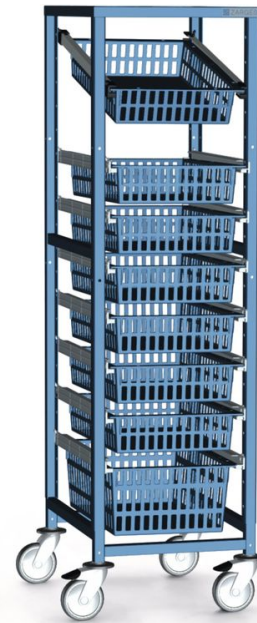

Storage and retrieval trolley, single-row

Product description

- Powder-coated steel
- Colour: Light grey, RAL 7035.
- Substructure made from robust square tubing.
- Hole spacing: 71 mm.
- 4 swivel castors, 125 mm dia., 2 of which fitted with brakes
- Suitable for hook-on rails.

Product features

Weight	20 kg
--------	-------

Product variants

	46441	366035	362162	367568
Depth	675 mm	675 mm	475 mm	475 mm
Dimensions LxD	483 mm × 675 mm	544 mm × 675 mm	744 mm × 475 mm	744 mm × 475 mm
Length	483 mm	544 mm	744 mm	744 mm
Rack width	400 mm	400 mm	600 mm	600 mm