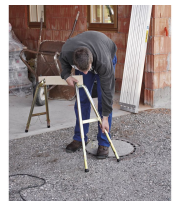

## Product description

- 80 cm wide support structure, side protection against slipping.
- Can be folded to save space.
- The heights of all four feet can be individually adjusted from 60 cm to 90 cm.
- Maximum loading capacity 150 kg.