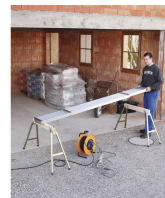

## Product description

- 80 cm wide support structure, side protection against slipping.
- Can be folded to save space.
- The heights of all four feet can be individually adjusted from 60 cm to 90 cm.
- Maximum loading capacity 150 kg.