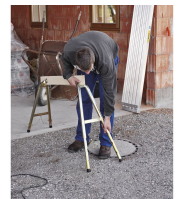

## Product description

- 80 cm wide support structure, side protection against slipping.
- Can be folded to save space.
- The heights of all four feet can be individually adjusted from 60 cm to 90 cm.
- Maximum loading capacity 150 kg.