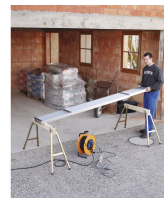

## Product description

- 80 cm wide support structure, side protection against slipping.
- Can be folded to save space.
- The heights of all four feet can be individually adjusted from 60 cm to 90 cm.
- Maximum loading capacity 150 kg.