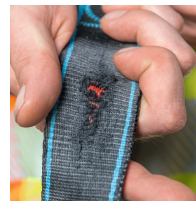

Salvex

The simple and uncomplicated entry-level model.

Product description

- Salvex is lightweight, comfortable, and very easy to use. Thanks to its two-tone design—blue on top and black on the bottom—putting it on is intuitive. In addition, Salvex offers more functions than most comparable products on the market, without breaking the bank. It features automatic harness buckles for quick donning and a textile sternal attachment point for maximum comfort.
- Chair In The Air—the unique solution for suspension trauma. Integrated directly into the belt, even an inexperienced person can assume a safe position within just 5 seconds after a fall.
- WebAlert - warns about cracked belts.
- ZmartCheck - provides quick access to security-relevant information.
- Sternal textile attachment point for minimal weight and maximum comfort.
- Aluminium dorsal eyelets - light and robust.
- Automatic buckle closures and a wide range of adjustment options for quick donning and an optimal fit.
- Suitable for people weighing up to 150 kg.
- A fall indicator is located on the lower back of the dorsal attachment point. If the load exceeds 6 kN, a label becomes visible: WARNING. Fall indicator.
- Label field on the product label bag.

Hints and special features

Complies with the EN 361 standard.

Product features

Automatic buckles	Yes
Chair in the Air	Yes
Fabric	Polyester
Fall indicator	Yes
Material of the sternal attachment point	Polyester
Material: Buckles	Aluminum, steel
Material: Dorsal Attachment Point	Aluminium
Maximum service life	10 J
Maximum user weight	150 kg
NFC tag	Yes
Smart Check	Yes
Standards	EN 361
Webové upozornění	Yes

Product variants

	47800	47801	47868
Attachment point	Sternal attachment point,Dorsal attachment point	Sternal attachment point,Dorsal attachment point	Sternal attachment point,Dorsal attachment point
Fastening hardware	–	–	Yes
Size	S-M	L-XXL	3XL