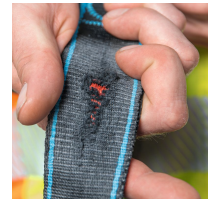

Armex

Practical features and robust design for daily maintenance work.

Product description

- When it comes to work positioning, breathable shoulder, hip, and leg pads that don't dig in, along with the wide waist belt, ensure comfortable work all day long. Sturdy gear loops also help keep the workspace organized, ensuring that the necessary tools are quickly at hand. Armex is a robust and comfortable full body harness compliant with EN361:2002 for work positioning in accordance with EN358:2018, featuring numerous safety enhancements. These include the "Chair in the Air" innovation, an NFC tag, WebAlert, and automatic buckle closures.
- Automatic buckle closures and a wide range of adjustment options for quick donning and an optimal fit.
- Chair In The Air—the unique solution for suspension trauma. Integrated directly into the belt, even an inexperienced person can assume a safe position within just 5 seconds after a fall.
- WebAlert - warns about cracked belts.
- ZmartCheck - provides quick access to security-relevant information.
- Aluminium eyelets sternal, dorsal and ventral - light and robust.
- Use an aluminum ventral ascender in accordance with EN 361 in conjunction with EN 353-1

- Foldable side attachment elements do not get in the way when climbing.
- Breathable, wide back and hip pads, leg pads and shoulder straps are removable - for maximum comfort.
- Robust material loops (20 kg load capacity) and a lanyard park ensure safe workplace organisation.
- Suitable for people weighing up to 150 kg.
- A fall indicator is located on the lower back of the dorsal attachment point. If the load exceeds 6 kN, a label becomes visible: WARNING. Fall indicator.
- Label field on the product label bag.