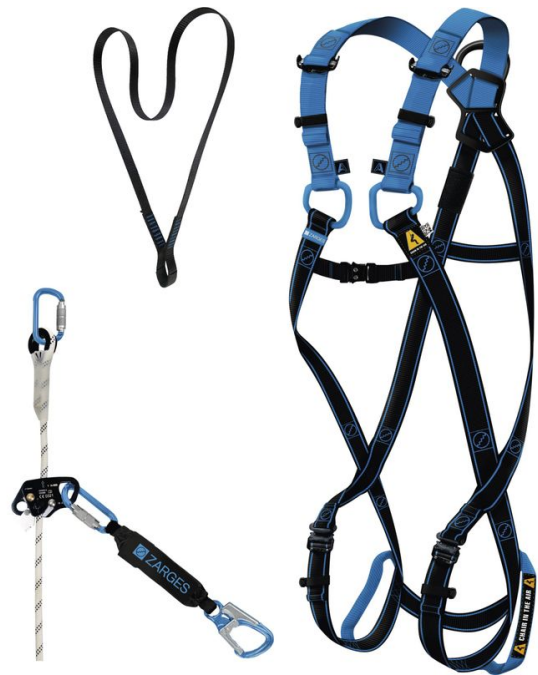

Roof work – KIT 1

Product description

- Set includes: Salvex S-M (47800) or L-XXL (47801) full body harness, AXIC-FA (47812), and textile anchor (47824).

Product variants

	47828	47829
Size	S-M	L-XXL

ZARGES GmbH Zargesstraße 7 82362 Weilheim	Tel: +49 (0)881-687-100 Fax: +49 (0)881-687-500 zarges@zarges.de	www.zarges.com Effective 6/28/2026 Subject to change or error.
---	--	--