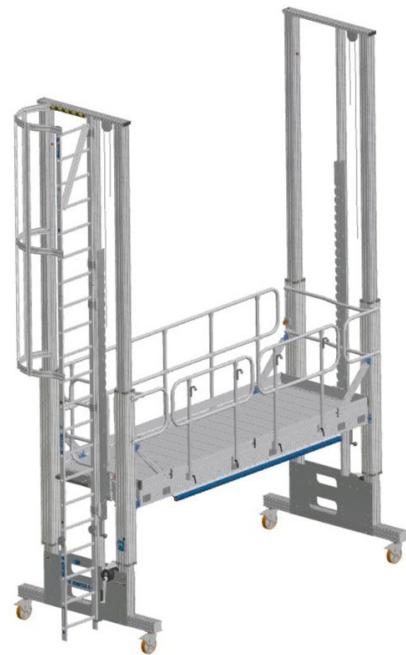

Height-adjustable work platform – access options

- 40060020

Work safely at heights.

Product description

- Choose between a fixed ladder, a push-up ladder and stairs. All access options can be adapted in height to allow users to climb up to the platform effortlessly.

Model	Platform height	Standards	Version	Weight
L	1.750mm - 4.250mm	EN ISO 14122	Fixed ladder with safety cage	40 kg