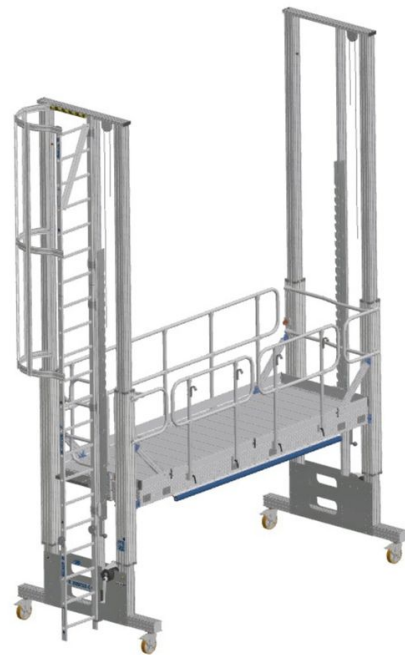

Height-adjustable work platform – access options - 40060025

Work safely at heights.

Product description

- Choose between a fixed ladder, a push-up ladder and stairs. All access options can be adapted in height to allow users to climb up to the platform effortlessly.
- The clearance of up to 4,000 mm allows you to reach great heights.

Model	L
Standards	NF EN ISO 14122-4
Version	Push-up ladder
Weight	15 kg

ZARGES (U.K.) Ltd.

Blackwater Trading Estate, The Causeway
CM9 4LJ Maldon, Essex

Tel: 01908 641118

Fax:
sales@zarges.co.uk

www.zarges.com/uk