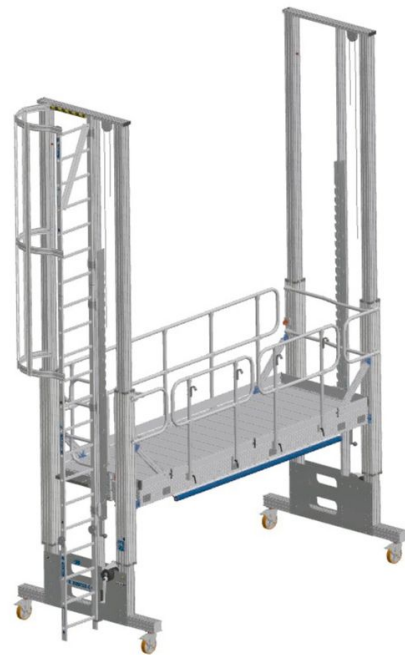

Height-adjustable work platform – access options

- 40060025

Work safely at heights.

Product description

- Choose between a fixed ladder, a push-up ladder and stairs. All access options can be adapted in height to allow users to climb up to the platform effortlessly.
- The clearance of up to 4,000 mm allows you to reach great heights.

Model	Platform height	Standards	Version	Weight
L	-	EN ISO 14122	Push-up ladder	15 kg