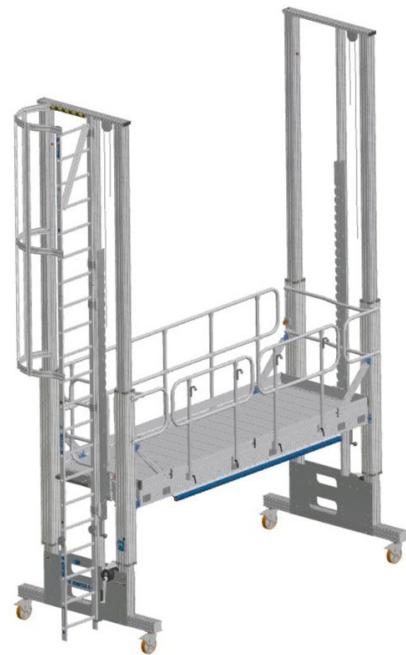

Height-adjustable work platform – access options

- 40060026

Work safely at heights.

Product description

- Choose between a fixed ladder, a push-up ladder and stairs. All access options can be adapted in height to allow users to climb up to the platform effortlessly.

Model	Platform height	Standards	Version	Weight
M	-	EN ISO 14122	Push-up ladder	12.3 kg