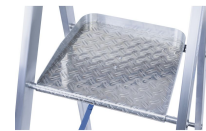

Meistertritt S - 40477

Premium model with maximum safety features, an extra-large platform, Saferstep treads, and handrails.

Product description

- Premium model with maximum safety features, an extra-large platform, Saferstep treads, and handrails.
- Extra-wide platform with an aluminum checker plate surface for greater freedom of movement on the ladder.
- With two handrails as standard for safe access.
- 80 mm deep treads with ZARGES Safer Step Technology.
- Spacious aluminum storage tray with plenty of room for tools and small parts.
- High-strength polyester webbing with a sewn-in attachment loop – durable and resistant to wear and tear.
- Height of the retaining bracket 1,000 mm.
- Robust design: flanged step-rail connection with extruded aluminum profiles.

Hints and special features

Mobile version from 5 steps possible.

Complies with EN 131 Professional.

Product features

Anti-splay mechanism	Belt strap
Base	1,43 m × 0,68 m

Certification	TÜV-SÜD
Coating	natural
Connection between stiles and rungs/stiles	flanged
Load capacity	max. 150 kg
Material	aluminium
Number of rungs, incl. platform	6
Overall base width	0.68 m
Overall length	2.75 m
Platform height	1.55 m
Platform length	380 mm
Platform width	390 mm
Standards	EN 131 professional
Stile depth	73 mm
Stile depth	58 mm
Stile depth steps/back stay	73mm / 58mm
Storage tray	aluminium
Transport dimensions	2.750 mm × 680 mm × 155 mm
Tread depth	80 mm
Type of rungs/treads	Safer Step
Vertical distance between each rung/tread	265 mm
Vertical ladder height	2.55 m
Warranty	10 years