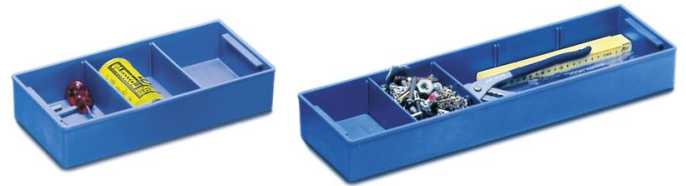

Plastic tray - 40624

Product description

- Made of blue PS, incl. 2 dividers.
- Combination options for 40707: 4 x 40625, or 2 x 40625 and 3 x 40624.
- Combination options for 40708: 4 x 40624, or 2 x 40625 and 1 x 40624.

Product features

Description	Plastic tray
Dimensions	315 mm × 170 mm × 60 mm
Length	315 mm
No. of crosswise dividers	2
Suitable for	40707, 40708
Weight	0.4 kg
Width	170 mm

ZARGES (U.K.) Ltd.

Blackwater Trading Estate, The Causeway
 CM9 4LJ Maldon, Essex