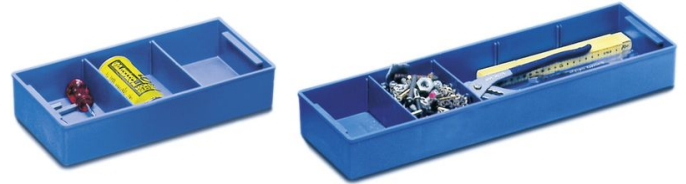

Plastic tray - 40625

Product description

- Made of blue PS, incl. 2 dividers.
- Combination options for 40707: 4 x 40625, or 2 x 40625 and 3 x 40624.
- Combination options for 40708: 4 x 40624, or 2 x 40625 and 1 x 40624.

Product features

Description	Plastic tray
Dimensions	515 mm × 155 mm × 60 mm
Length	515 mm
Suitable for	40707, 40708
Weight	0.6 kg
Width	155 mm

ZARGES (U.K.) Ltd.

Blackwater Trading Estate, The Causeway
 CM9 4LJ Maldon, Essex