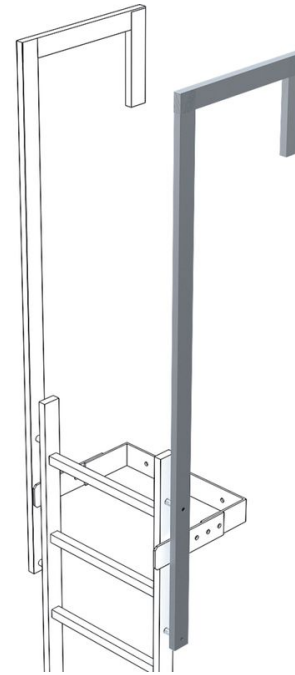

Stile extension, angled - 43049

Product description

- Dimensions of stile: 60 mm x 25 mm.
- Total length: 1,770 mm.
- Projection: 500 mm.
- Utilisable length: 1,380 mm.
- Price pro stile.

Hints and special features

Two stiles/guardrails are required by default per entrance/exit. Prices per stile/guardrail below.

Product features

Material	Galvanised steel
Warranty	10 years
Weight	7 kg

ZARGES (U.K.) Ltd.

Blackwater Trading Estate, The Causeway
 CM9 4LJ Maldon, Essex