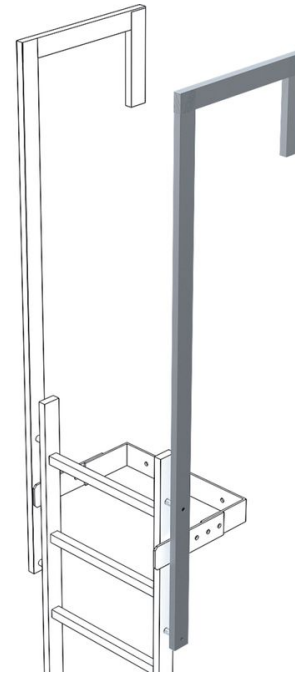

Stile extension, angled - 44049

Product description

- Dimensions of stile: 60 mm x 25 mm.
- Total length: 1,770 mm.
- Projection: 500 mm.
- Utilisable length: 1,380 mm.
- Price pro stile.

Hints and special features

Two stiles/guardrails are required by default per entrance/exit. Prices per stile/guardrail below.

Product features

Material	stainless steel
Warranty	10 years
Weight	7 kg

ZARGES (U.K.) Ltd.

Blackwater Trading Estate, The Causeway
 CM9 4LJ Maldon, Essex