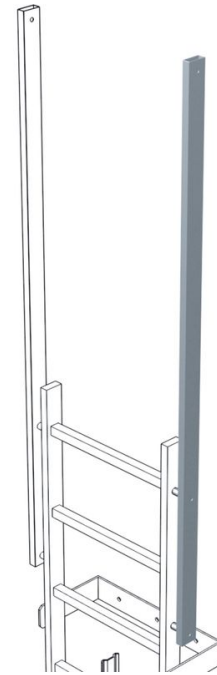

Stile extension, straight - 44243

Product description

- Stile dimensions 60 x 25 mm.
- Total length: 1,770 mm.
- Utilisable length: 1.380 mm
- Price pro stile.

Hints and special features

Two stiles/guardrails are required by default per entrance/exit. Prices per stile/guardrail below.