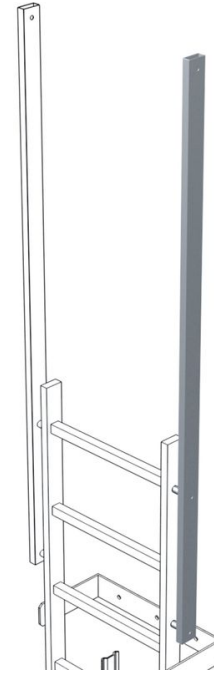

Stile extension, straight - 44243

Product description

- Dimensions of stile: 60 mm x 25 mm.
- Total length: 1,770 mm.
- Utilisable length: 1,380 mm.
- Price pro stile.

Hints and special features

Two stiles/guardrails are required by default per entrance/exit. Prices per stile/guardrail below.