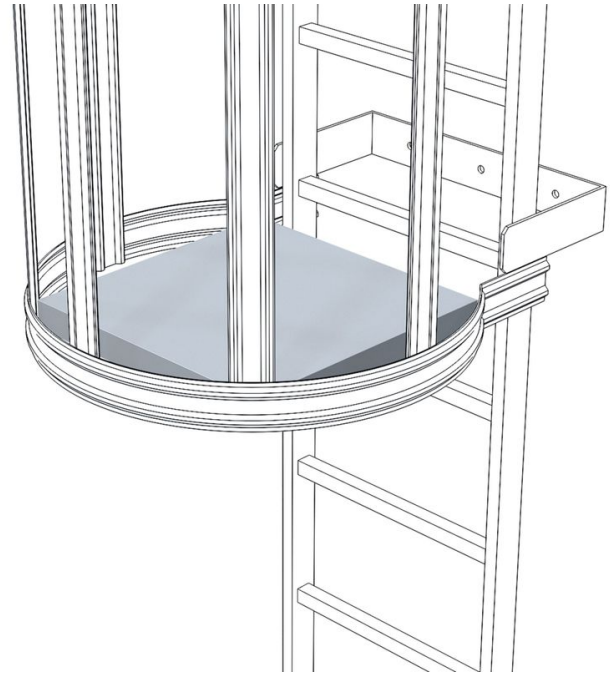

Rest platform - 44255

Product description

- Hinged platform, can be added later in any position.
- To be used as a resting platform on single-run fixed ladders with a safety cage for heights over 10.0 m or 6.0 m with special permission.
- Can be locked with a lock fitted on site.

Product features

Material	stainless steel
Weight	17 kg

<p>ZARGES (U.K.) Ltd.</p> <p>Blackwater Trading Estate, The Causeway</p> <p>CM9 4LJ Maldon, Essex</p>	Tel: 01908 641118	<p>www.zarges.com/uk</p> <p>Effective 28/6/2026</p> <p>Subject to change or error.</p>
	Fax:	
	sales@zarges.co.uk	