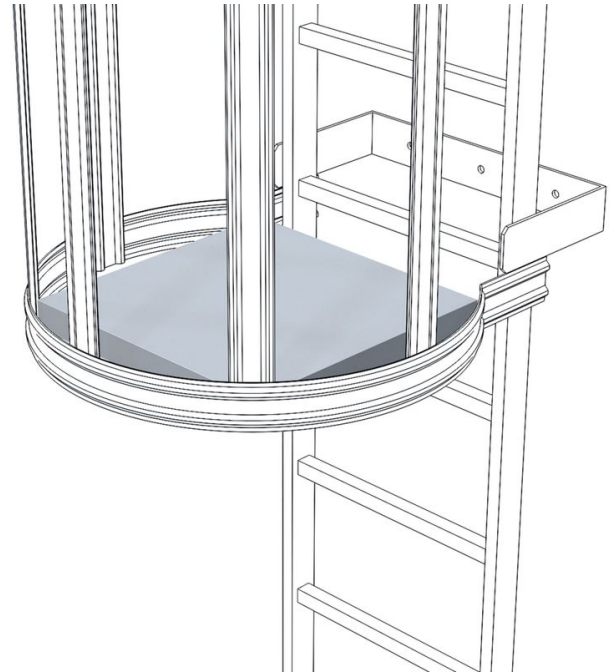

Rest platform - 44255

Product description

- Hinged platform, can be added later in any position.
- To be used as a resting platform on single-run fixed ladders with a safety cage for heights over 10.0 m or 6.0 m with special permission.
- Can be locked with a lock fitted on site.

Product features

Material	stainless steel
Weight	17 kg

ZARGES (U.K.) Ltd.

Blackwater Trading Estate, The Causeway
CM9 4LJ Maldon, Essex

Tel: 01908 641118

Fax:
sales@zarges.co.uk

www.zarges.com/uk

Effective 28/6/2026
Subject to change or error.