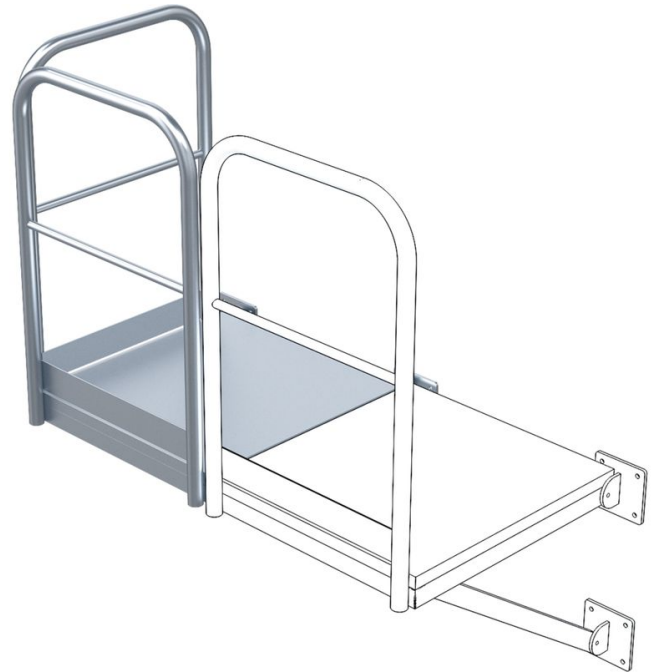

## Product description

- Open grid surface and 2 wall brackets.
- Guardrail on one side and at one end.
- Surface load 4 kN/m<sup>2</sup>.
- Single-point load: 2 kN.

## Hints and special features

For side entry to / exit from the fixed ladder. Can be used to the left or right of the fixed ladder.

## Product features

Depth	1000 mm
Material	stainless steel
Size W x D	940mm × 1.000mm
Weight	86 kg
Width	940 mm

ZARGES (U.K.) Ltd.

Blackwater Trading Estate, The Causeway  
 CM9 4LJ Maldon, Essex

Tel: 01908 641118