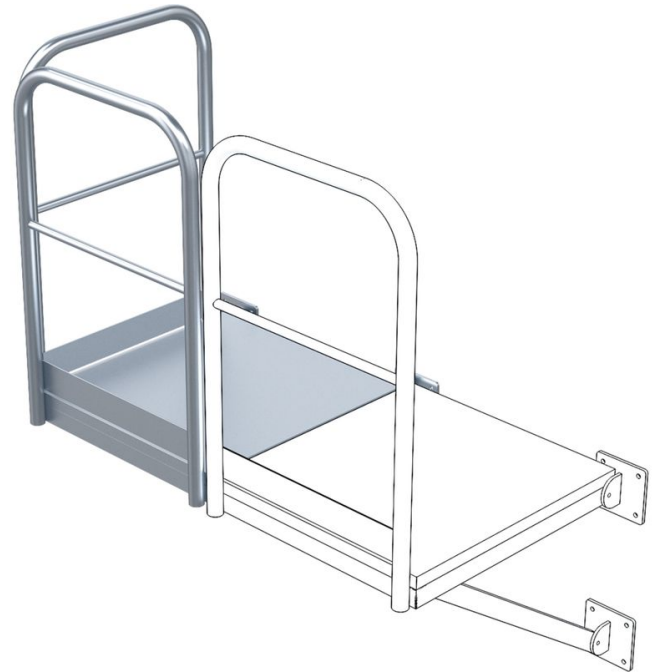

## Product description

- Open grid surface and 2 wall brackets.
- Guardrail on one side and at one end.
- Distributed load 3.5 kN/m<sup>2</sup>.
- Concentrated load 1.5 kN.

## Hints and special features

For side entry to / exit from the fixed ladder. Can be used to the left or right of the fixed ladder.

## Product features

Depth	1000 mm
Material	Stainless steel
Size W x D	940mm × 1.000mm
Weight	86 kg
Width	940 mm

ZARGES (U.K.) Ltd.

8 Holdom Avenue. Saxon Park Ind. Est.  
 Bletchley MK1 1QU

Tel: 01908 641118