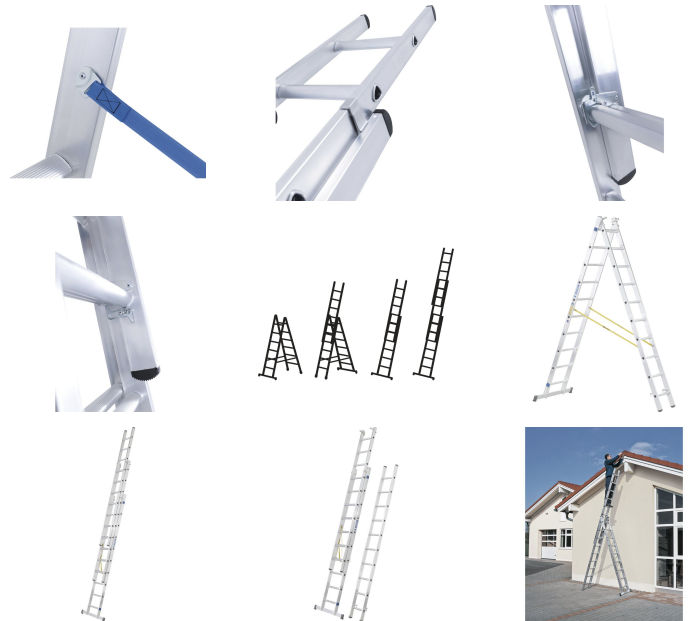

Skymaster DX - 44841

Probably the only ladder you'll ever need! Our best selling ladder offers unrivalled flexibility and durability.

Product description

- Probably the only ladder you'll ever need! Our best selling ladder offers unrivalled flexibility and durability.
- Upper ladder can also be used separately as single ladders for Order Nos. 44837-44840.
- Sturdy triangular rungs made from extruded profiles that have a horizontal stepping surface when in the use position.
- High-strength Perlon straps with sewn-in fixing tab to prevent splaying.
- Stiles made from extruded aluminium sections for maximum stability.
- Replaceable 2-component plastic end caps ensure positioning without risk of slipping.
- High strength, non-twist rung/stile connections.
- Cannot be used on stairs.

Hints and special features

Complies with EN 131 Professional.

Product features

Certification	TÜV-SÜD
Coating	natural

Connection between stiles and rungs/stiles	flanged
Ladder length as 3-part single ladder	7.2 m
Length as 2-part single ladder and as stepladder with push-on section	5.25 m
Load capacity	max. 150 kg
Material	aluminium
Number of rungs	11
Number of rungs	3 × 11
Overall length, retracted	3.26 m
Standards	EN 131 professional
Stile depth	85 mm
Transport dimensions	3.270 mm × 500 mm × 200 mm
Tread depth	38 mm
Type of rungs/treads	serrated
Vertical distance between each rung/tread	265 mm
Warranty	10 years
Weight	22.3 kg
Wide crosspiece	1.1 m
Working height as 3-part single ladder	7.9 m