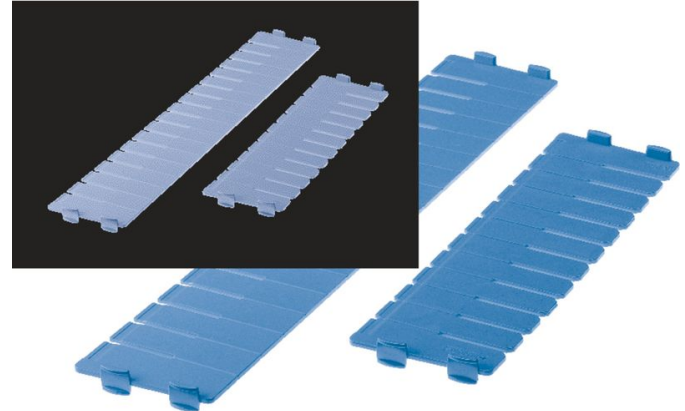

ABS lengthwise divider for modular baskets - 46029

Product description

- Can withstand temperatures of up to 85°C.
- Break- and impact-resistant.
- High mechanical stability.
- Pre-set snap points.
- Made of ABS, light blue, stackable.
- Slots for lengthwise and crosswise dividers.

Product features

| | |
|----------------|-----------------|
| Dimensions LxH | 600 mm × 100 mm |
| Length | 600 mm |
| Weight | 0.2 kg |

ZARGES (U.K.) Ltd.

Blackwater Trading Estate, The Causeway

CM9 4LJ Maldon, Essex