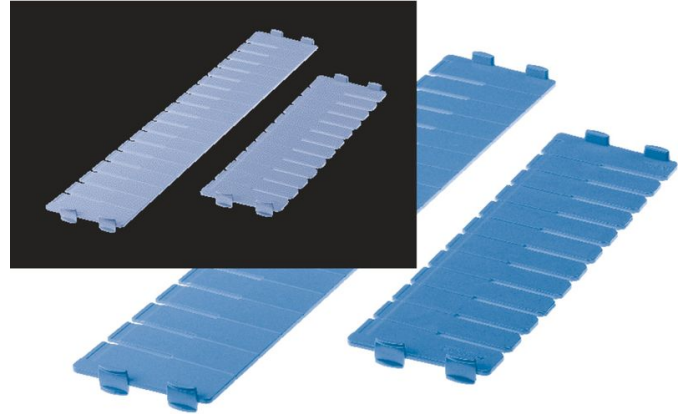

# ABS lengthwise divider for modular baskets - 46029

## Product description

- Can withstand temperatures of up to 85°C.
- Break- and impact-resistant.
- High mechanical stability.
- Pre-set snap points.
- Made of ABS, light blue, stackable.
- Slots for lengthwise and crosswise dividers.

## Product features

|                |                 |
|----------------|-----------------|
| Dimensions LxH | 600 mm × 100 mm |
| Length         | 600 mm          |
| Weight         | 0.2 kg          |