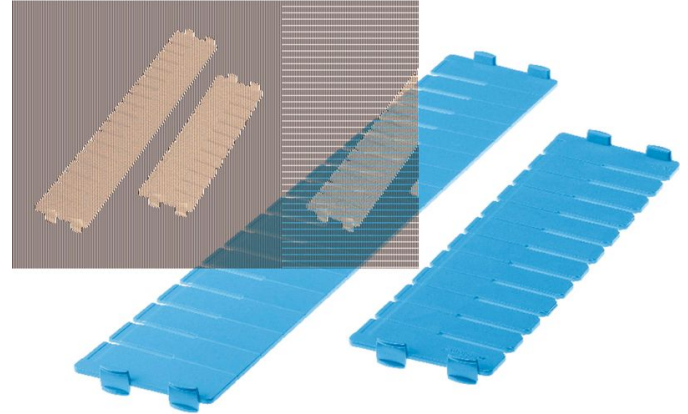

ABS lengthwise divider for modular baskets - 46030

Product description

- With slots for dividing lengthways and crossways.

Product features

Dimensions LxH	Length	Weight
400 mm × 100 mm	400 mm	0.1 kg