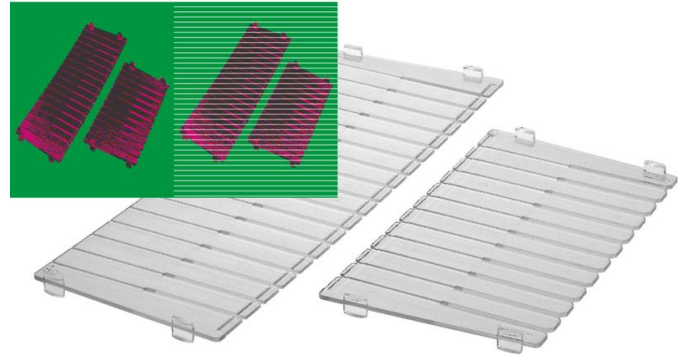

# PC divider - 46040

## Product description

## Product features

Dimensions LxH	Weight
×	<b>0.4 kg</b>