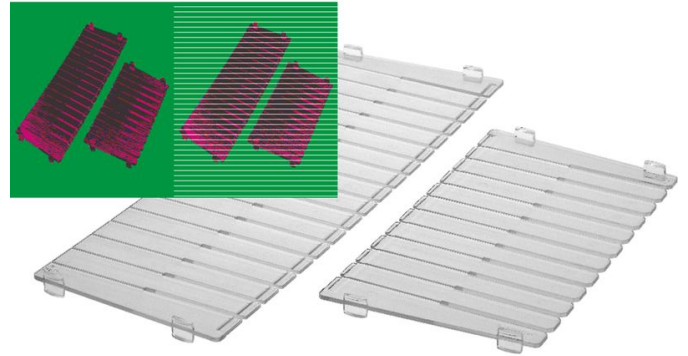

# PC divider - 46041

## Product description

## Product features

Dimensions LxH	Weight
×	<b>0.3 kg</b>