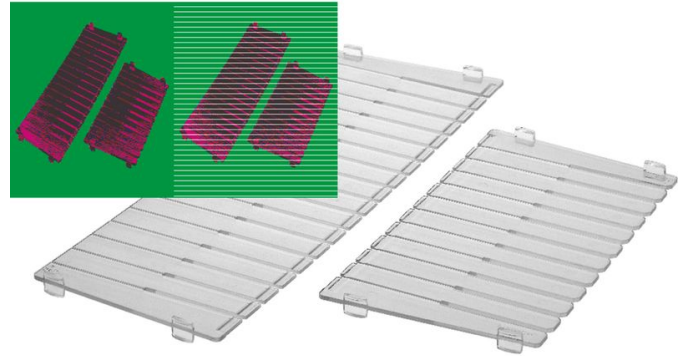

PC divider - 46042

Product description

Product features

Dimensions LxH	Weight
×	0.3 kg