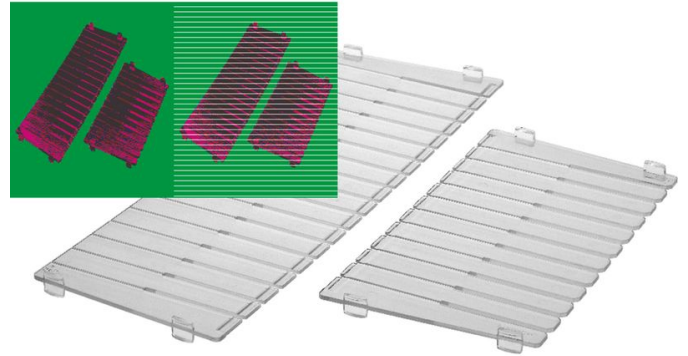

# PC divider - 46043

## Product description

## Product features

Dimensions LxH	Weight
×	<b>0.2 kg</b>