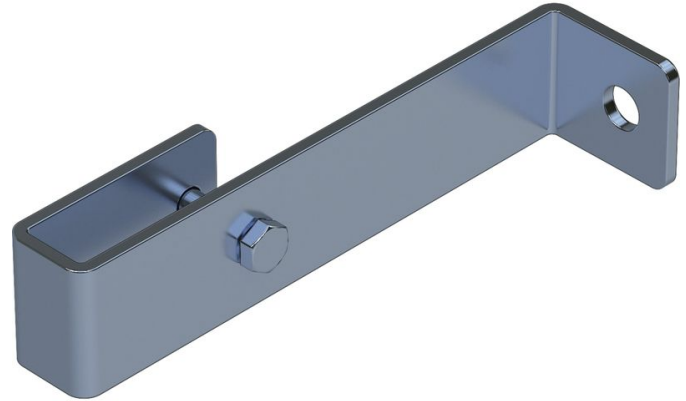

Wall bracket, rigid - 47301

Product description

- For 150 mm stand-off.
- 1 set = 2 pcs.

Hints and special features

2 sets of wall brackets are required for ladders with 4-9 rungs, 3 sets of wall brackets for ladders with 10-15 rungs, 5 sets of wall brackets for ladders with 16-24 rungs.

1 set = 2 pcs. (right/left).

Attachment materials (dowels etc.) are not included in the scope of delivery.

Product features

Material	Galvanised steel
Suitable for	Steel ladder
Warranty	10 years
Weight	0.8 kg