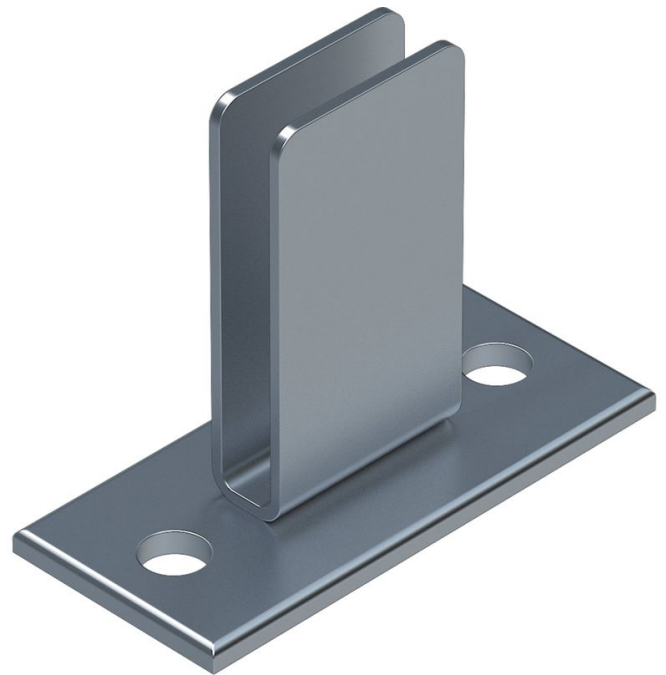

Ground plate - 47311

Product description

- For attaching the shaft ladder to the floor.
- 1 set = 2 pcs.

Hints and special features

Attachment materials (dowels etc.) are not included in the scope of delivery.

1 set = 2 pcs.

Product features

Material	Galvanised steel
Suitable for	Steel ladder
Warranty	10 years
Weight	0.9 kg

ZARGES (U.K.) Ltd.

Blackwater Trading Estate, The Causeway

CM9 4LJ Maldon, Essex

Tel: 01908 641118