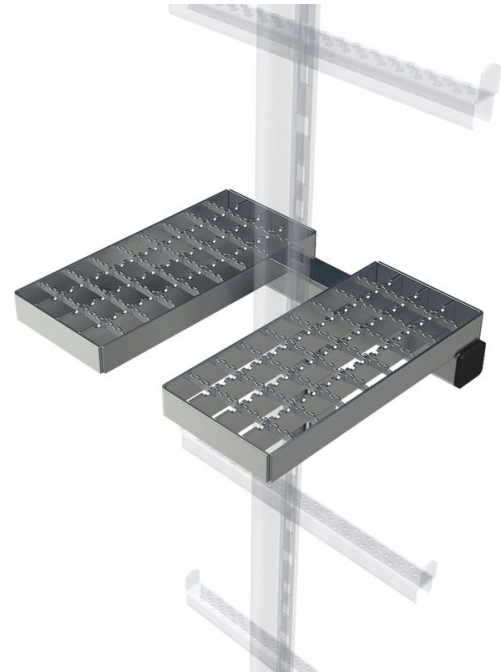

Folding rest platform - 47539

Product description

- Required for a rise of 10.00 m or more.
- For mounting on single-rail and vertical/shaft ladders in combination with a center-mounted arrester rail.

Product features

Material	Galvanised steel
Weight	4.5 kg

ZARGES (U.K.) Ltd.

Blackwater Trading Estate, The Causeway
CM9 4LJ Maldon, Essex

Tel: 01908 641118

Fax:
sales@zarges.co.uk

www.zarges.com/uk

Effective 21/6/2026
Subject to change or error.