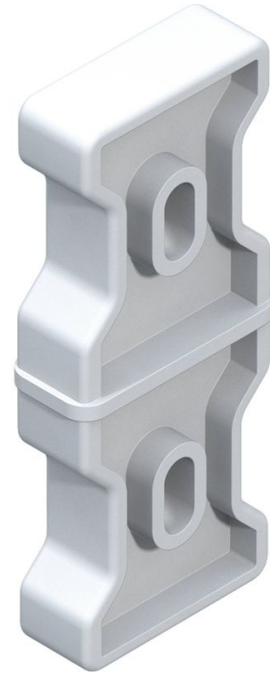

# Ladder connector, plastic - 47700

## Product description

- Internal plastic ladder connectors.
- 1 set = 2 pcs.

## Product features

Material	Plastic
Stile depth	50 mm
Weight	0.3 kg

ZARGES (U.K.) Ltd.

Blackwater Trading Estate, The Causeway  
CM9 4LJ Maldon, Essex

Tel: 01908 641118

Fax:  
[sales@zarges.co.uk](mailto:sales@zarges.co.uk)