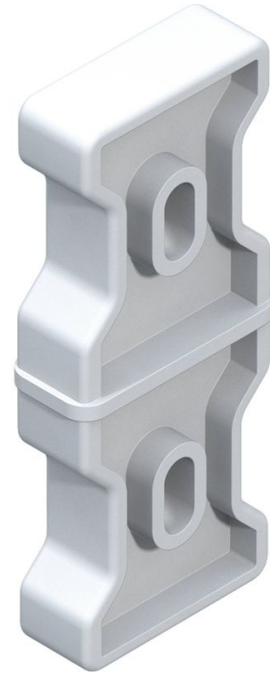

# Ladder connector, plastic - 47706

## Product description

- Internal plastic ladder connectors.
- 1 set = 2 pcs.

## Product features

|             |         |
|-------------|---------|
| Material    | Plastic |
| Stile depth | 58 mm   |
| Weight      | 0.5 kg  |

ZARGES (U.K.) Ltd.

Blackwater Trading Estate, The Causeway  
CM9 4LJ Maldon, Essex