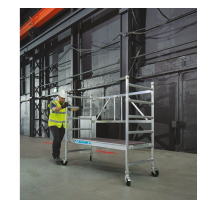

PaxTower 3T - 5535212

Professional tower system available in modular packs to build the tower up to 5.6m platform height with quick and safe assembly - 2m build intervals between each tower size. This Through the Trapdoor (3T) tower fully complies to the latest EN 1004-1 safety standard.

Product description

- One-piece fold out snap-frame with simple, one-handed lock and release operation, for quick and easy set up.
- Innovative toe board system with no clips – removes the need for toe board clips reducing the amount of loose components.
- Smooth slot-in spigots to prevent tilting when the end frames join together.