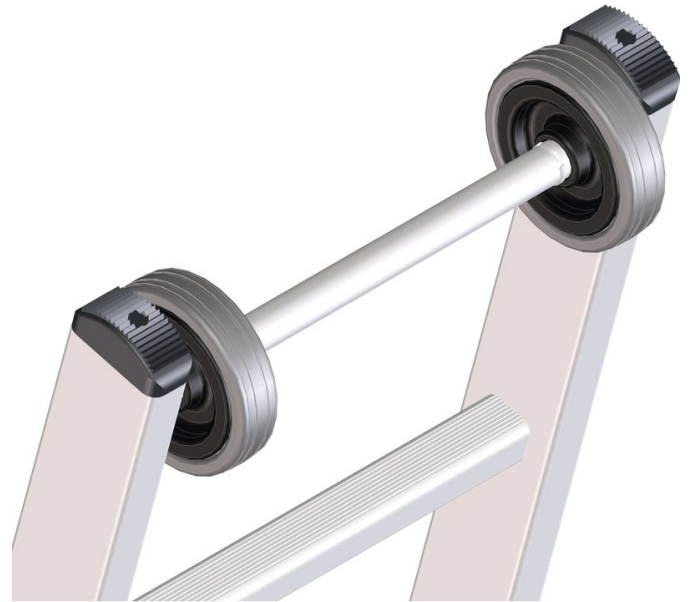

Top wheel assembly - 8110

Product description

- Compatible with single and push-up ladders. For equipping a ladder with wheels to allow for easy positioning and set-up.

Hints and special features

To meet your specific requirements, we offer a range of optional accessories which we professionally fit on your ladder during series production.

When ordering, state the article numbers for both the ladder and the optional special equipment.

Product features

Warranty	Missing translation

ZARGES (U.K.) Ltd. Blackwater Trading Estate, The Causeway CM9 4LJ Maldon, Essex	Tel: 01908 641118 Fax: sales@zarges.co.uk	www.zarges.com/uk Effective 28/6/2026 Subject to change or error.