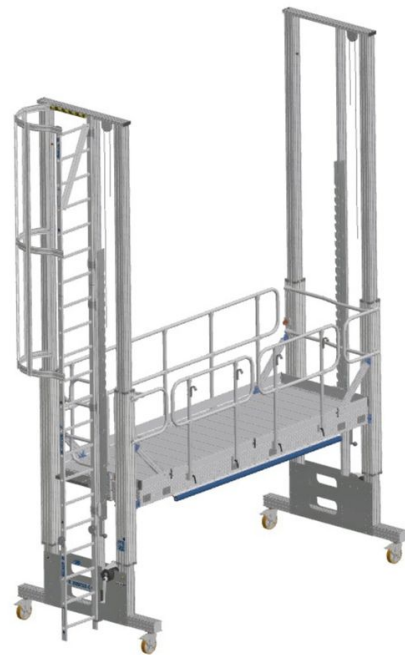

Height-adjustable work platform – access options

Work safely at heights.

Product description

- Choose between a fixed ladder, a push-up ladder and stairs. All access options can be adapted in height to allow users to climb up to the platform effortlessly.

Standards	NF EN ISO 14122-4
-----------	-------------------

Product variants

	40060020	40060021	40060025	40060026	40060030	40060031
Model	L	M	L	M	L	M
Platform height	1.750mm - 4.250mm	-	-	-	-	-
Version	Fixed ladder with safety cage	Fixed ladder	Push-up ladder	Push-up ladder	Height-adjustable steps	Height-adjustable steps
Weight	40 kg	21.1 kg	15 kg	12.3 kg	173.6 kg	145.5 kg