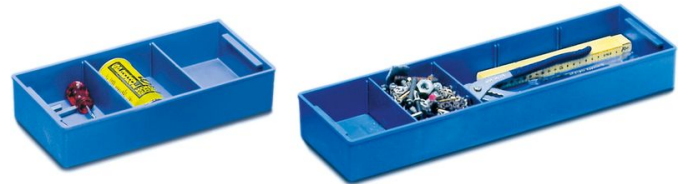

# Plastic insert

## Product description

- Made of blue PS, incl. 2 dividers.
- Combination options for 40707: 4 x 40625, or 2 x 40625 and 3 x 40624.
- Combination options for 40708: 4 x 40624, or 2 x 40625 and 1 x 40624.

## Product features

Compatible with interior dimensions from <b>x</b>	Description <b>Plastic tray</b>	No. of crosswise dividers <b>2</b>	Suitable for <b>40707, 40708</b>
--	------------------------------------	---------------------------------------	-------------------------------------

## Product variants

SKU <b>40624</b>	SKU <b>40625</b>
Dimensions <b>315 mm x 170 mm x 60 mm</b>	Dimensions <b>515 mm x 155 mm x 60 mm</b>
Length <b>315 mm</b>	Length <b>515 mm</b>
Weight <b>0.4 kg</b>	Weight <b>0.6 kg</b>
Width <b>170 mm</b>	Width <b>155 mm</b>