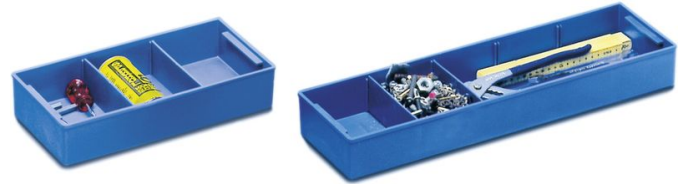

Plastic tray

Product description

- Made of blue PS, incl. 2 dividers.
- Combination options for 40707: 4 x 40625, or 2 x 40625 and 3 x 40624.
- Combination options for 40708: 4 x 40624, or 2 x 40625 and 1 x 40624.

Product features

Description	Plastic tray
No. of crosswise dividers	2
Suitable for	40707, 40708

Product variants

	40624	40625
Dimensions	315 mm × 170 mm × 60 mm	515 mm × 155 mm × 60 mm
Length	315 mm	515 mm
Weight	0.4 kg	0.6 kg
Width	170 mm	155 mm