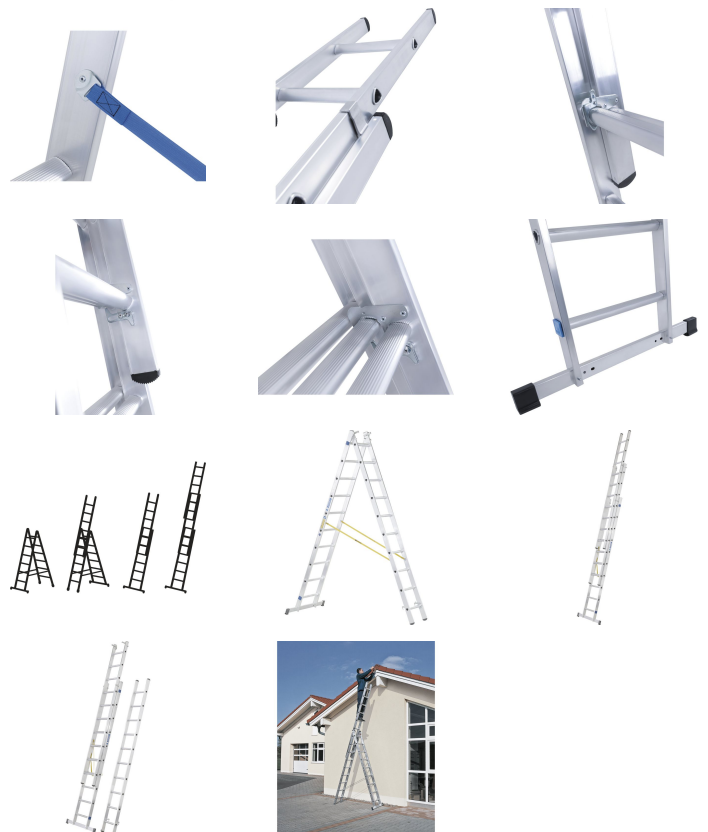

## Product description

- Functionality and flexibility with standard features and excellent price/performance.
- Upper ladder can also be used separately as single ladders for Order Nos. 44837-44840.
- Sturdy triangular rungs made from extruded profiles that have a horizontal stepping surface when in the use position.
- Anti-spread protection provided by high-strength polyester webbing with a sewn-in attachment tab.
- Stiles made from extruded aluminium sections for maximum stability.
- Replaceable 2-component plastic end caps ensure positioning without risk of slipping.
- High strength, non-twist rung/stile connections.
- Cannot be used on stairs.

## Product features

Certification	TÜV-SÜD
Coating	natural

Connection between stiles and rungs/stiles	flanged
Load capacity	max. 150 kg
Material	aluminium
Standards	EN 131 professional
Tread depth	38 mm
Type of rungs/treads	serrated
Vertical distance between each rung/tread	265 mm
Warranty	10 years

	44844
Ladder length as 3-part single ladder	9.45 m
Length as 2-part single ladder and as stepladder with push-on section	6.654 m
Number of rungs	3 × 14
Overall length, retracted	4.1 m
Stile depth	98 mm
Transport dimensions	4.110 mm × 500 mm × 220 mm
Weight	31.5 kg
Wide crosspiece	1.2 m
Working height as 3-part single ladder	10.05 m