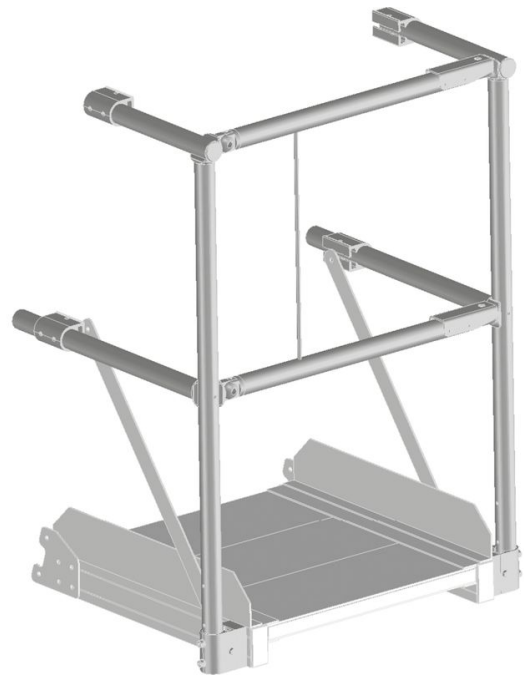

Optional module platform railing with double lifting barrier

Product description

- From a platform length of 600 mm onwards, a platform railing with double lifting barrier can be used.

Product features

Transport dimensions	1.100 mm × 785 mm × 850 mm
Weight	10 kg

Product variants

	591006	591007
Platform length	600 mm	800 mm

<p>ZARGES (U.K.) Ltd.</p> <p>Blackwater Trading Estate, The Causeway</p> <p>CM9 4LJ Maldon, Essex</p>	Tel: 01908 641118	<p>www.zarges.com/uk</p> <p>Effective 17/6/2026</p> <p>Subject to change or error.</p>
	Fax:	
	sales@zarges.co.uk	