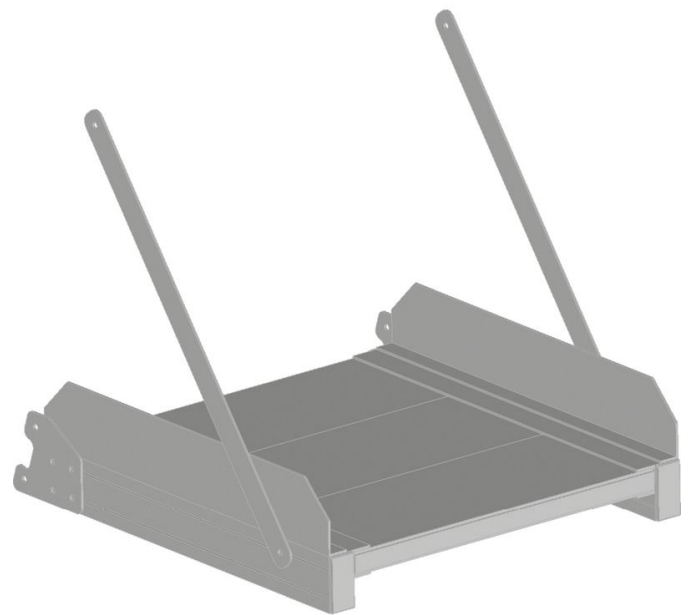

Optional module, serrated aluminium platform

Product description

- You can choose between 3 different platforms in lengths 300 mm, 600 mm and 800 mm.

Product variants

| | 591021 | 591022 |
|----------------------|--------------------------|--------------------------|
| Platform length | 600 mm | 800 mm |
| Transport dimensions | 665 mm × 675 mm × 650 mm | 665 mm × 975 mm × 650 mm |
| Weight | 9.6 kg | 12 kg |