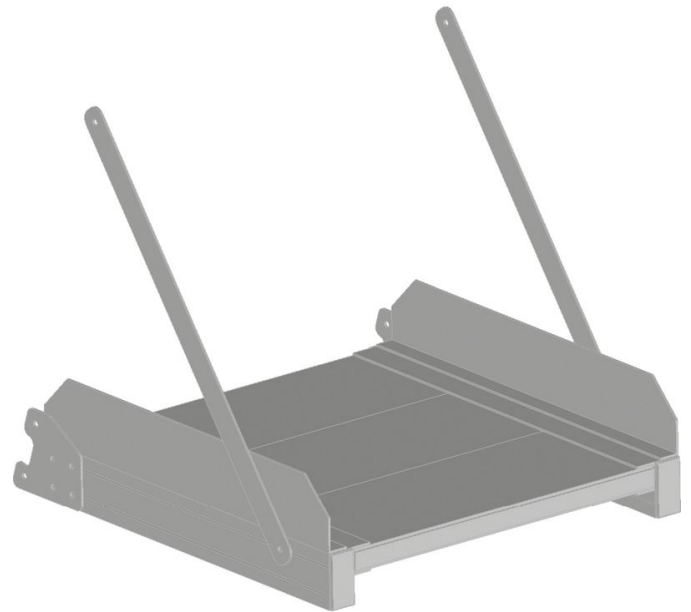

# Optional module, serrated aluminium platform

## Product description

- You can choose between 3 different platforms in lengths 300 mm, 600 mm and 800 mm.

## Product variants

	591021	591022
Platform length	600 mm	800 mm
Transport dimensions	665 mm × 675 mm × 650 mm	665 mm × 975 mm × 650 mm
Weight	9.6 kg	12 kg

ZARGES (U.K.) Ltd.

Blackwater Trading Estate, The Causeway