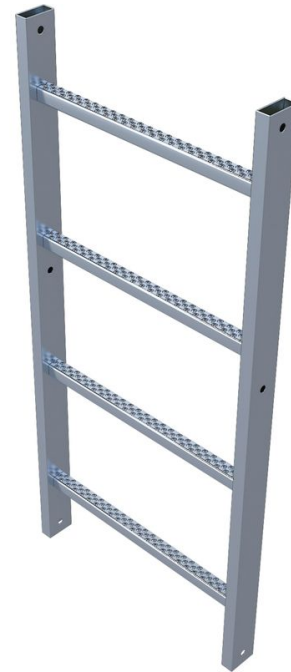

Fixed ladder, stainless steel

Product description

- Ladder width: 520 mm.
- Rung spacing: 280 mm.
- Stile dimensions 60 x 25 mm.
- Dimensions of the perforated rung: 30 x 30 mm.
- Included in the scope of delivery: two external stainless steel connectors (Order No. 44239) per stainless steel ladder.

Product features

Material	Warranty
Stainless steel	10 years

Product variants

SKU 44286	SKU 44240	SKU 44241
Number of rungs 4	Number of rungs 7	Number of rungs 10
Overall length 1.12 m	Overall length 1.96 m	Overall length 2.8 m
Weight 6.7 kg	Weight 13.2 kg	Weight 19.2 kg
SKU 44242		
Number of rungs		

13

Overall length

3.64 m

Weight

24.4 kg