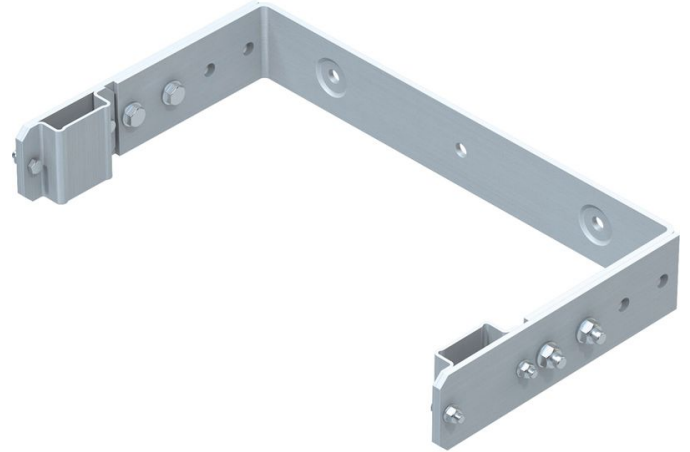

# Adjustable wall bracket, U-shape

## Product description

- Adjustable for stand-off 250 - 350 mm.
- Hole spacing: 332 mm.
- Overall width, bar: 532 mm.