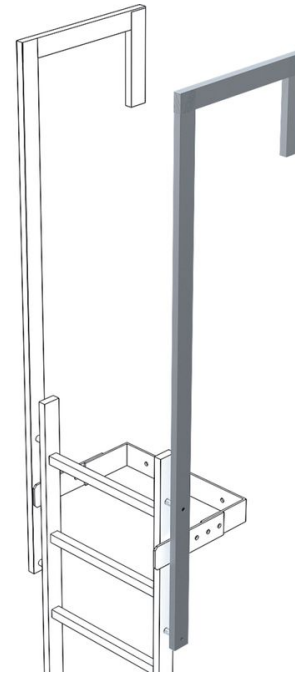

Stile extension, angled

Product description

- Dimensions of stile: 60 mm x 25 mm.
- Total length: 1,770 mm.
- Projection: 500 mm.
- Utilisable length: 1,380 mm.
- Price pro stile.

Hints and special features

Two stiles/guardrails are required by default per entrance/exit. Prices per stile/guardrail below.

Product features

Warranty	10 years
Weight	7 kg

Product variants

	43049	44049
Material	Galvanised steel	stainless steel